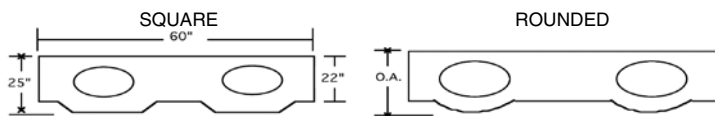

affordable natural stone vanity tops

With the largest Natural Stone offering in the United States, no one brings you the polished elegance of real Italian marble and natural granite vanity tops in more styles, colors and shapes than Palette.

Palette offers more selection, beauty and value.

- 21 Quick Ship sizes
- Installed white or biscuit undermount china bowl included in your choice of rectangular or oval
- Pre-drilled faucet hole options:
  1 hole, 4" center, 8" center and 8" contoured
- 3/4" decking surface
- Standard eased profile
- Matching 4" backsplash
- Matching endsplash available
- Blanks available up to 87"
- Custom fabricated sink cutouts with unlimited bowl placement
- Standard depths up to 19 1/4", 22 1/4" and 25 1/4"
- Four elegant edge profiles
- Rectangular undermount bowls in white or biscuit, 22" & 25"
- Decorative curves and bump outs available
- New black oval China bowl and stainless steel bowl in 22" & 25"