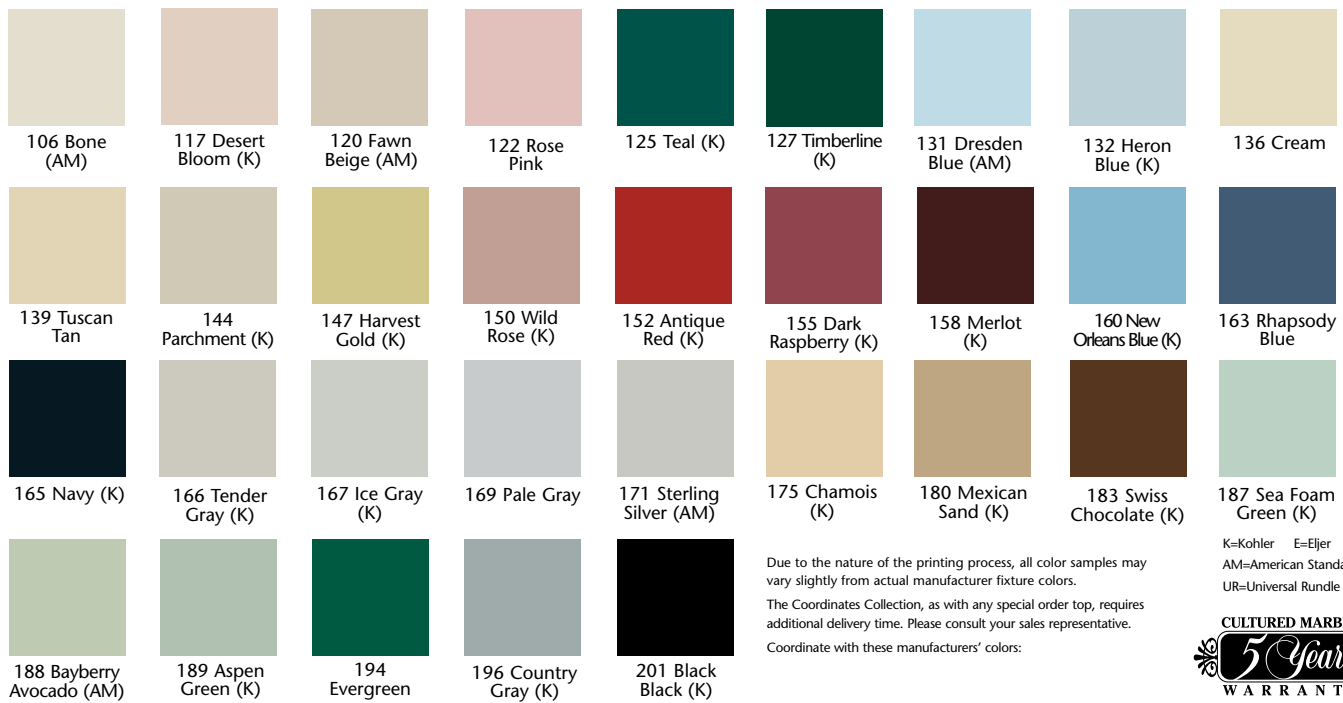

Due to the nature of the printing process, all color samples may vary slightly from actual manufacturer fixture colors. The Coordinates Collection, as with any special order top, requires additional delivery time. Please consult your sales representative. Coordinate with these manufacturers' colors:

K=Kohler E=Eljer
AM=American Standard
UR=Universal Rundle