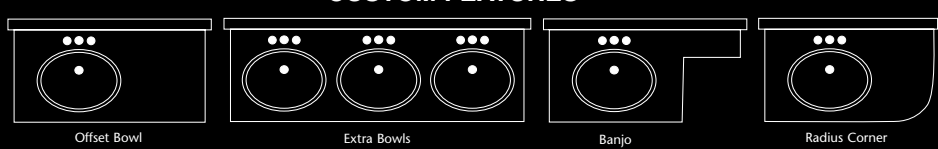

Recessed Oval* Available in 19" and 22"
Recessed Shell Available in 19" and 22"
Plain Oval Available in 17", 19" and 22"
Recessed Rectangular Available in 19" and 22"

CUSTOM FEATURES

Offset Bowl Extra Bowls Banjo Radius Corner

* Available for quick ship in one week or less. All others require additional delivery time.

* Undermount bowls also available in white, biscuit and black oval and rectangular in white and biscuit.